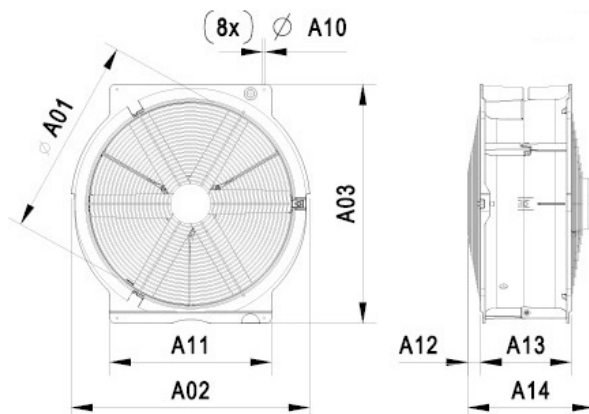

Wiring diagram

AA10 - CW

Dimensions

A01	20.4 inch
A02	24.4 inch
A03	24.4 inch
A10	0.3 inch
A11	16.5 inch
A12	1.3 inch
A13	9.3 inch
A14	12.9 inch