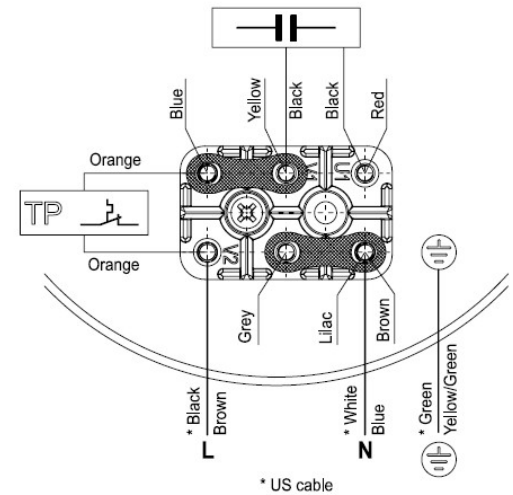

Wiring diagram

AA10 - CW

Dimensions

A01	20.4 inch
A02	24.4 inch
A03	24.4 inch
A10	0.3 inch
A11	16.5 inch
A12	1.3 inch
A13	9.3 inch
A14	12.9 inch