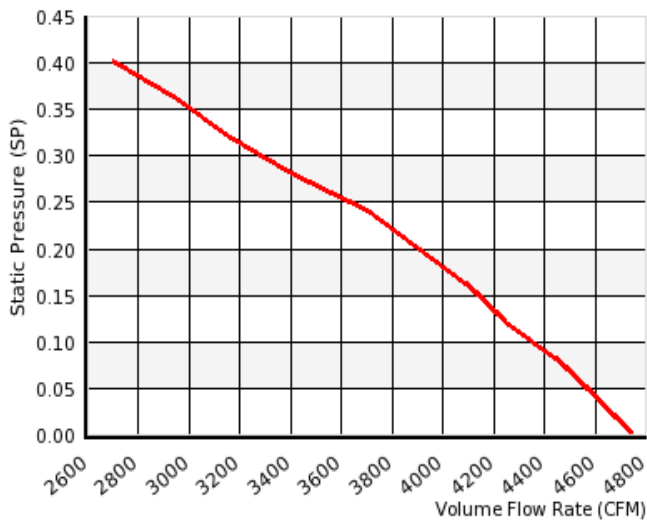

Technical data

Voltage	U	120	V
Phase		1	~
Frequency		60	Hz
Speed		1560	RPM
Power consumption	P_e	410	W
Nominal current	I	3.4	A
Maximum current	I	3.9	A
Capacitor		20/250	μF
Ambient temperature	T_{amb min/max}	-13...104	°F
Insulation Class		CL.F	
IP Class		IP55	
Weight		34.0	Lbs.
Packing dimensions		25.0x25.0x14.2	inch

Please note: Picture may deviate from original product

Fan details

Impeller blades	6
Impeller type	3
Impeller system	C
Impeller material	PP

Control options

Triac controller	Yes
Transformer	Yes
Frequency drive	No
Intelligent Fan Drive	No

* All control options including single phase control frequency are available. Please contact Vostermans Ventilation Sales for more information

Characteristics

0.00 in. wg	4750 CFM
0.20 in. wg	3900 CFM